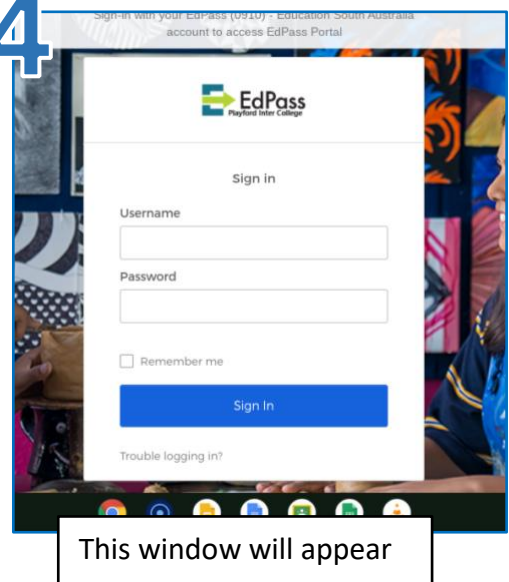

(Once you've completed the process on this page you can use this button every time to go straight through to your email.)

2

3

4

5

- in the box titled "Username" type your school username.
- STUDENTS – your username is your 6 digit student ID number.
- STAFF – your username is your curriculum username (so Jane Smith would be "jsmith")
- in the box titled "Password" enter your password
- tick the "Remember me" box
- click the **Sign In** button