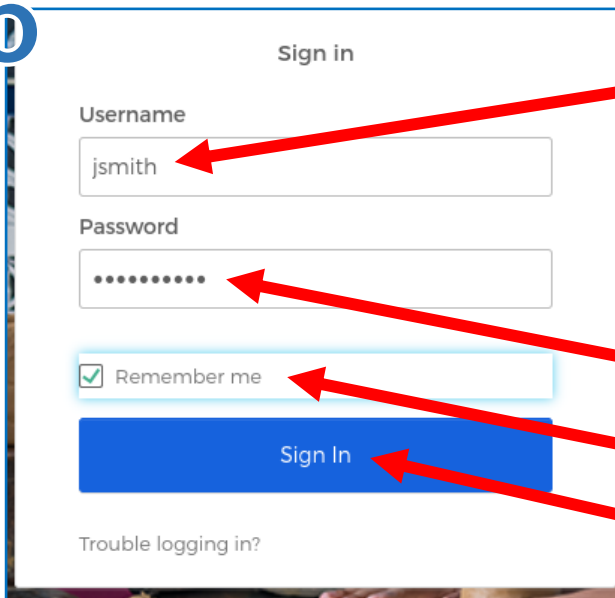

(Once you've completed the process on this page you can use this button every time to go straight through to your email.)

2

3

4

5

- in the box titled "Username" type your school username.
- STUDENTS – your username is your 6 digit student ID number.
- STAFF – your username is your curriculum username (so Jane Smith would be "jsmith")
- in the box titled "Password" enter your password
- tick the "Remember me" box
- click the **Sign In** button