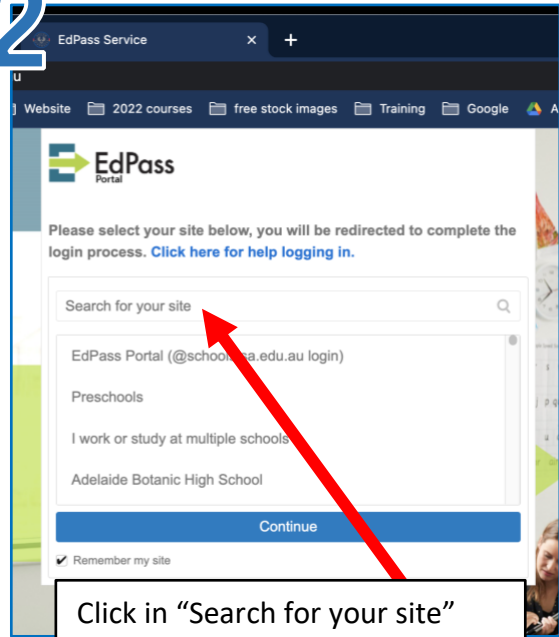

How to log in to your EdPass email.

This is only for staff and students.

1. **1** – On a non-Chromebook computer log in to the Google Chrome web browser with your Playford Google account username - (eg - jane.smith@**playford.sa.edu.au**) THIS LOOKS LIKE AN EMAIL ADDRESS **BUT IS NOT**. IT'S YOUR GOOGLE USERNAME.
2. Go to "portal.playford.sa.edu.au"

(Once you've completed the process on this page you can use this button every time to go straight through to your email.)

2