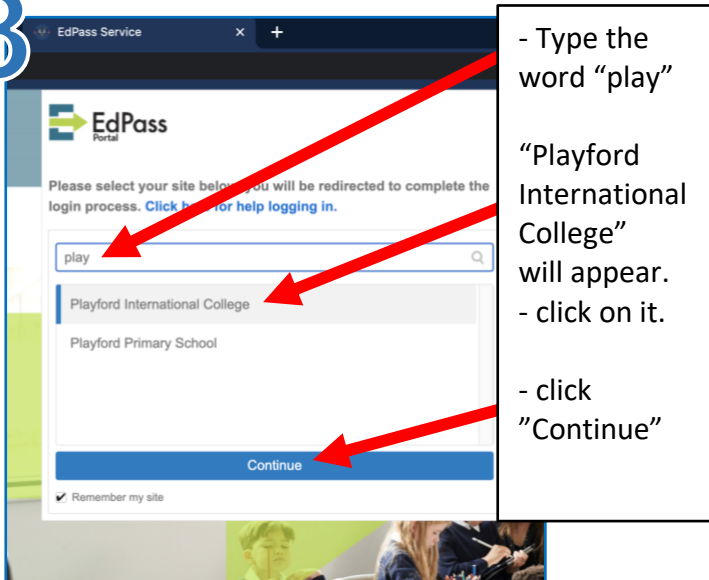

How to log in to your EdPass email.

This is only for staff and students.

- 1** – On a non-Chromebook computer log in to the Google Chrome web browser with your Playford Google account username - (eg - jane.smith@**playford.sa.edu.au**) THIS LOOKS LIKE AN EMAIL ADDRESS **BUT IS NOT**. IT'S YOUR GOOGLE USERNAME.
- Go to "portal.playford.sa.edu.au"

(Once you've completed the process on this page you can use this button every time to go straight through to your email.)

2

3

4

5

- in the box titled "Username" type your school username.
- STUDENTS – your username is your 6 digit student ID number.
- STAFF – your username is your curriculum username (so Jane Smith would be "jsmith")
- in the box titled "Password" enter your password
- tick the "Remember me" box
- click the **Sign In** button